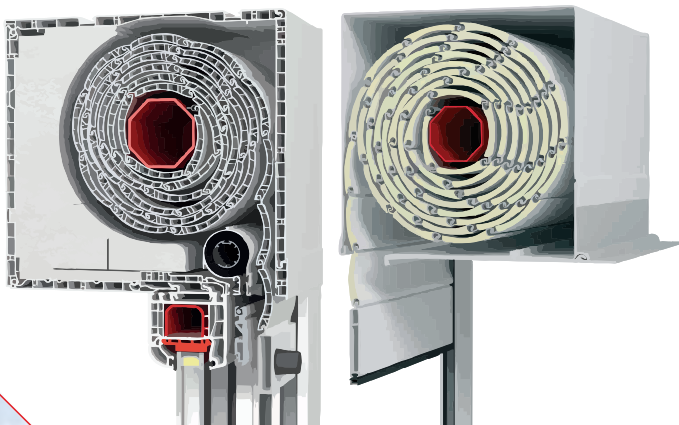

SATIMAT

MASTER-CARRE

MASTER RAY

MASTER-POINT

WATERDROP

MONUMENTAL

ROLLER SHUTTERS

External roller blinds are good protection against burglary. They are not only used as home security but also as an excellent thermal and acoustic protection. Installation of external roller blinds provides many benefits in daily operation.