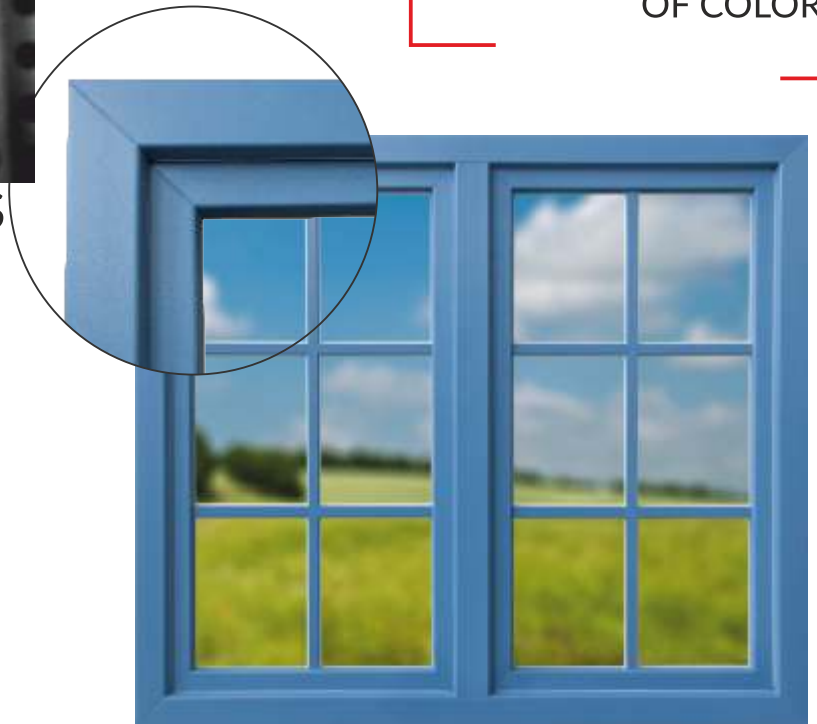

LACQUERED RECESSES

REAL WOOD windows are decorated with the highest quality ecological varnishes, ensuring long lasting colors. Smooth surfaces are varnished with powder coating to give the coating a unique structure. Full palette of colors allows you to match colors to your individual tastes and to create the most unique designs.

DISCOVER THE
FULLNESS
OF COLORS