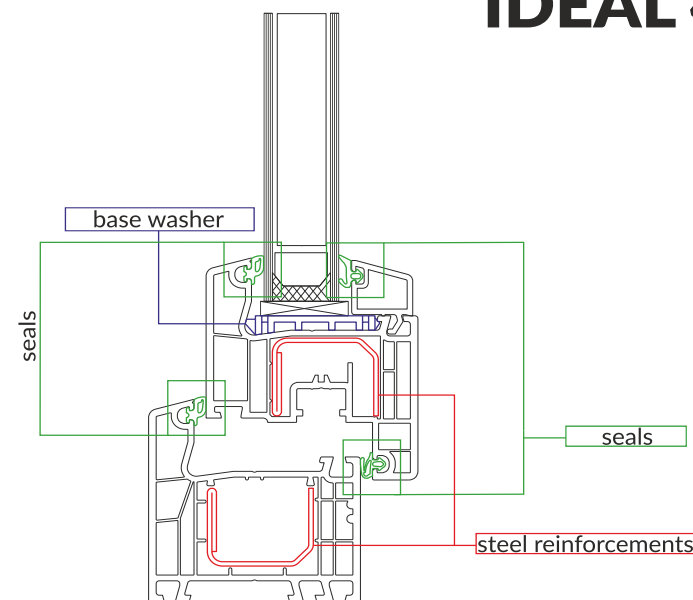

PREMIUM SYSTEM

The 1230 x 1480 mm reference window with a coefficient $U_g = 1,1 \text{ W/m}^2\text{K}$ achieves a thermal insulation coefficient $U_w = 0,94 \text{ W/m}^2\text{K}$.

Profile	Five chamber profile with thermal insulation value $U_i = 1,3 - 1,4 \text{ W/m}^2\text{K}$
Profile thickness	70 mm
Glazing unit	triple
Max thickness of glazing unit	up to 41 mm
Seals	double seals system with replaceable seals
Profiles surface decoration	Real Wood structure or smooth mutually optional different surfaces on each side
Coloristics	wood like decors or any colors from RAL palette
Energy efficiency (U_w)	0,94 $\text{W/m}^2\text{K}$
Warranty	3 years

BASIC SYSTEM

The 1230 x 1480 mm reference window with a coefficient $U_g = 1,1 \text{ W/m}^2\text{K}$ achieves a thermal insulation coefficient of $U_w = 1,26 \text{ W/m}^2\text{K}$.

Profile	Five chamber profile with thermal insulation value $U_i = 1,3 - 1,4 \text{ W/m}^2\text{K}$
Profile thickness	70 mm
Glazing unit	double
Max thickness of glazing unit	up to 41 mm
Seals	double seals system with replaceable seals
Profiles surface decoration	smooth mutually
Coloristics	selected Aluplast veneers: mahogany, golden oak, walnut anthracite (sand structure)
Energy efficiency (U_w)	1,26 $\text{W/m}^2\text{K}$
Warranty	3 years

IDEAL 4000

**High quality products
at an affordable price!**

IDEAL 4000