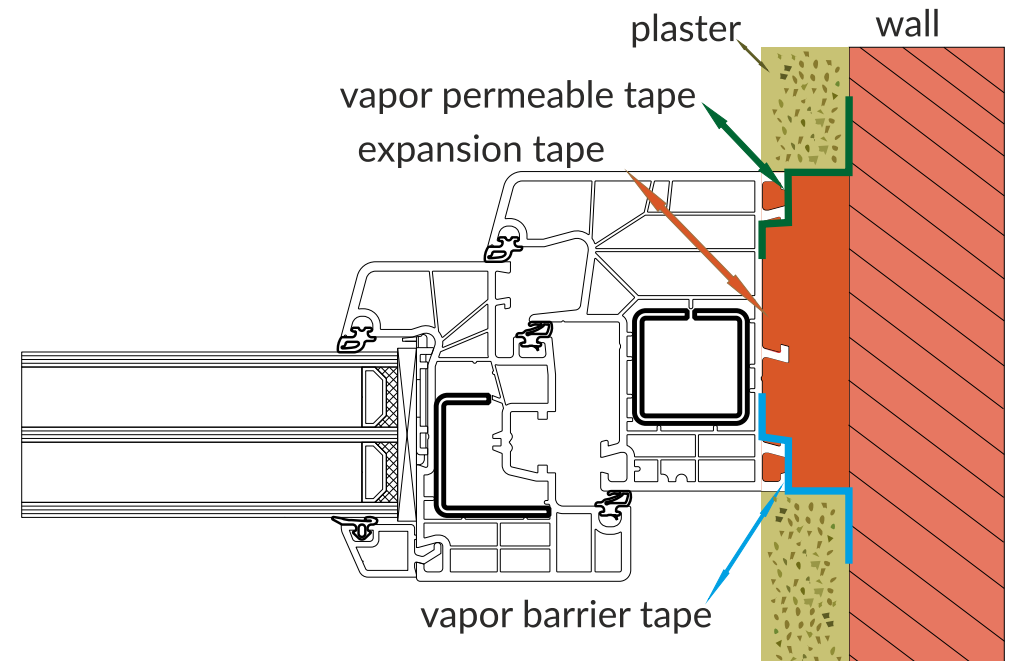

The use of warm sills eliminates the risk of thermal bridges and condensation. By using them, the connection of the window to the wall is perfectly secured. The material from which the sill is made is easy to work so that it can be adjusted to each profile. Warm window sills accelerate the assembly of joinery, as it does not require the installation strips under the window. Profiles provide support for the inner and outer sills, making it easier to level up. Their use also increases the strength of heavy load.

outer side

inner side