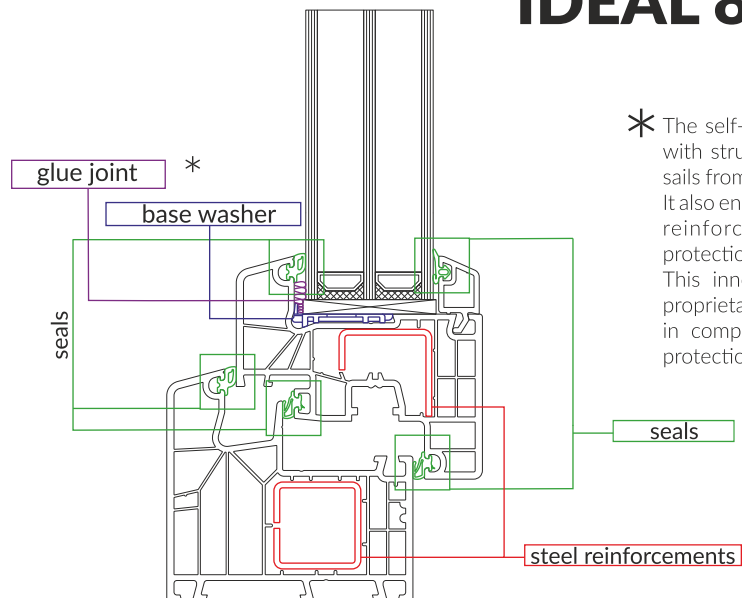

ARCTIC PLUS SYSTEM

The 1230 x 1480 mm reference window with a coefficient $U_g=0,5 \text{ W/m}^2\text{K}$ achieves a thermal insulation coefficient of $U_w=0,76 \text{ W/m}^2\text{K}$.

ARCTIC SYSTEM

The 1230 x 1480 mm reference window with a coefficient $U_g=0,5 \text{ W/m}^2\text{K}$ achieves a thermal insulation coefficient of $U_w=0,79 \text{ W/m}^2\text{K}$.

Profile	Six chamber profile with thermal insulation value $U_g=1,0 \text{ W/m}^2\text{K}$
Profile thickness	85 mm
Glazing unit	triple
Max thickness of glazing unit	up to 51 mm
Seals	triple seals system with replaceable seals
Profiles surface decoration	Real Wood structure or smooth mutually optional different surfaces on each side
Coloristics	wood like decors or any colors from RAL palette
Energy efficiency (U_w)	$0,76 \text{ W/m}^2\text{K}$
Warranty	5 years

Profile	Six chamber profile with thermal insulation value $U_g=1,1 \text{ W/m}^2\text{K}$
Profile thickness	85 mm
Glazing unit	triple
Max thickness of glazing unit	up to 51 mm
Seals	double seals system with replaceable seals
Profiles surface decoration	Real Wood structure or smooth mutually optional different surfaces on each side
Coloristics	wood like decors or any colors from RAL palette
Energy efficiency (U_w)	$0,79 \text{ W/m}^2\text{K}$
Warranty	5 years

IDEAL 8000