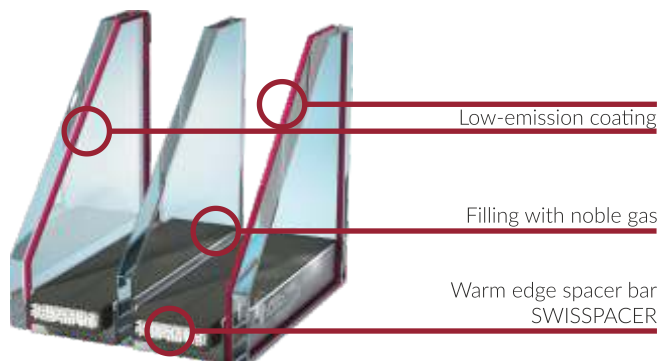

GLAZING UNITS

FAMILYsilence

The noise level in an urban area often exceeds the one needed for relaxation. The **QUIET CITY** has a special design that suppresses the crashing sound waves that are characteristic for urban noise. It absorbs and weakens the sound energy acting as a barrier to noise. The special film layer also gives the glass additional safety glass properties.

Homes located near the airports are subjected to intense and continuous noise levels in excess of 70-90dB. The use of specially selected **PEACEFUL SLEEP** glazing units will provide audible noise reduction and increased comfort. The acoustic glass uses a special construction that suppresses the sound waves of very troublesome frequencies characteristic for airborne noise.

by SAINT-GOBAIN
CLIMATOP
Family

Low-emission coating

Filling with noble gas

Warm edge spacer bar
SWISSPACER

The optimal parameters of the CLIMATOP FAMILY glass are chosen so that the users are assured that glass they choose will meet their expectations.

Perfectly fitted to Your needs

Select the optimal package

FAMILYsafe

Tempered toughened glass provides high strength in case of soft body impact, up to 5 times higher than standard non-tempered glass of the same thickness. When glass breaks, the result is only small glass fragments, just like the car window. "Safety glass" meets the requirements of various European building regulations and standards.

The **SAFE HOUSE** series of glass packages provide an effective burglar barrier. The use of two foil layers between the glass pane results in a P2 class of safety. An additional advantage is the reduction of UV transmission to the interior, which limits the fading colors of walls or furniture.

FAMILYeco

The solution with particularly good thermal insulation parameters is dedicated to windows facing north. This side is undoubtedly the least sunlit part of the building. Often shaded, it is exposed to excessive cooling. In order to limit the heat loss, **WINTER SAVINGS** series with very good thermal insulation parameters should be used. We use the warmest **SWISSPACER** frames in this glass.

New generation solar energy-saving windscreens use advanced low-emissive coatings that trap heat inside the room while allowing more free energy to come in. The brightness of the **SUNNY GAIN** glass allows you to enjoy the sun longer than the standard double-chamber glass. We use the warmest **SWISSPACER** frames in **SUNNY GAIN** windows.