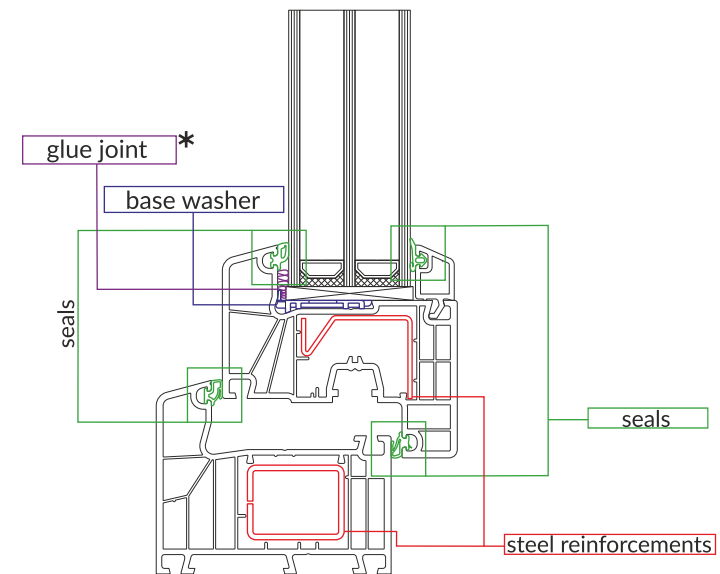

ARCTIC PLUS SYSTEM

The 1230 x 1480 mm reference window with a coefficient $U_g=0,5 \text{ W/m}^2\text{K}$ achieves a thermal insulation coefficient of $U_w=0,76 \text{ W/m}^2\text{K}$.

ARCTIC SYSTEM

The 1230 x 1480 mm reference window with a coefficient $U_g=0,5 \text{ W/m}^2\text{K}$ achieves a thermal insulation coefficient of $U_w=0,79 \text{ W/m}^2\text{K}$.

Profile	Six chamber profile with thermal insulation value $U_g=1,0 \text{ W/m}^2\text{K}$
Profile thickness	85 mm
Glazing unit	triple
Max thickness of glazing unit	up to 51 mm
Seals	triple seals system with replaceable seals
Profiles surface decoration	Real Wood structure or smooth mutually optional different surfaces on each side
Coloristics	wood like decors or any colors from RAL palette
Energy efficiency (U_w)	$0,76 \text{ W/m}^2\text{K}$
Warranty	5 years

Profile	Six chamber profile with thermal insulation value $U_g=1,1 \text{ W/m}^2\text{K}$
Profile thickness	85 mm
Glazing unit	triple
Max thickness of glazing unit	up to 51 mm
Seals	double seals system with replaceable seals
Profiles surface decoration	Real Wood structure or smooth mutually optional different surfaces on each side
Coloristics	wood like decors or any colors from RAL palette
Energy efficiency (U_w)	$0,79 \text{ W/m}^2\text{K}$
Warranty	5 years

IDEAL 8000