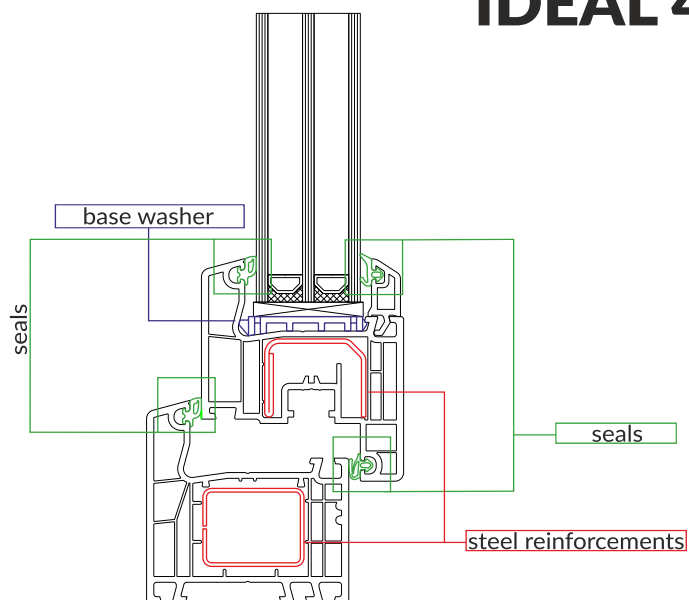

PREMIUM SYSTEM

The 1230 x 1480 mm reference window with a coefficient $U_g = 1,1 \text{ W/m}^2\text{K}$ achieves a thermal insulation coefficient $U_w = 0,94 \text{ W/m}^2\text{K}$.

Profile	Five chamber profile with thermal insulation value $U_i = 1,3 - 1,4 \text{ W/m}^2\text{K}$
Profile thickness	70 mm
Glazing unit	triple
Max thickness of glazing unit	up to 41 mm
Seals	double seals system with replaceable seals
Profiles surface decoration	Real Wood structure or smooth mutually optional different surfaces on each side
Coloristics	wood like decors or any colors from RAL palette
Energy efficiency (U_w)	0,94 $\text{W/m}^2\text{K}$
Warranty	3 years

BASIC SYSTEM

The 1230 x 1480 mm reference window with a coefficient $U_g = 1,1 \text{ W/m}^2\text{K}$ achieves a thermal insulation coefficient of $U_w = 1,26 \text{ W/m}^2\text{K}$.

Profile	Five chamber profile with thermal insulation value $U_i = 1,3 - 1,4 \text{ W/m}^2\text{K}$
Profile thickness	70 mm
Glazing unit	double
Max thickness of glazing unit	up to 41 mm
Seals	double seals system with replaceable seals
Profiles surface decoration	smooth mutually
Coloristics	selected Aluplast veneers: mahogany, golden oak, walnut anthracite (sand structure)
Energy efficiency (U_w)	1,26 $\text{W/m}^2\text{K}$
Warranty	3 years

IDEAL 4000

**High quality products
at an affordable price!**

IDEAL 4000